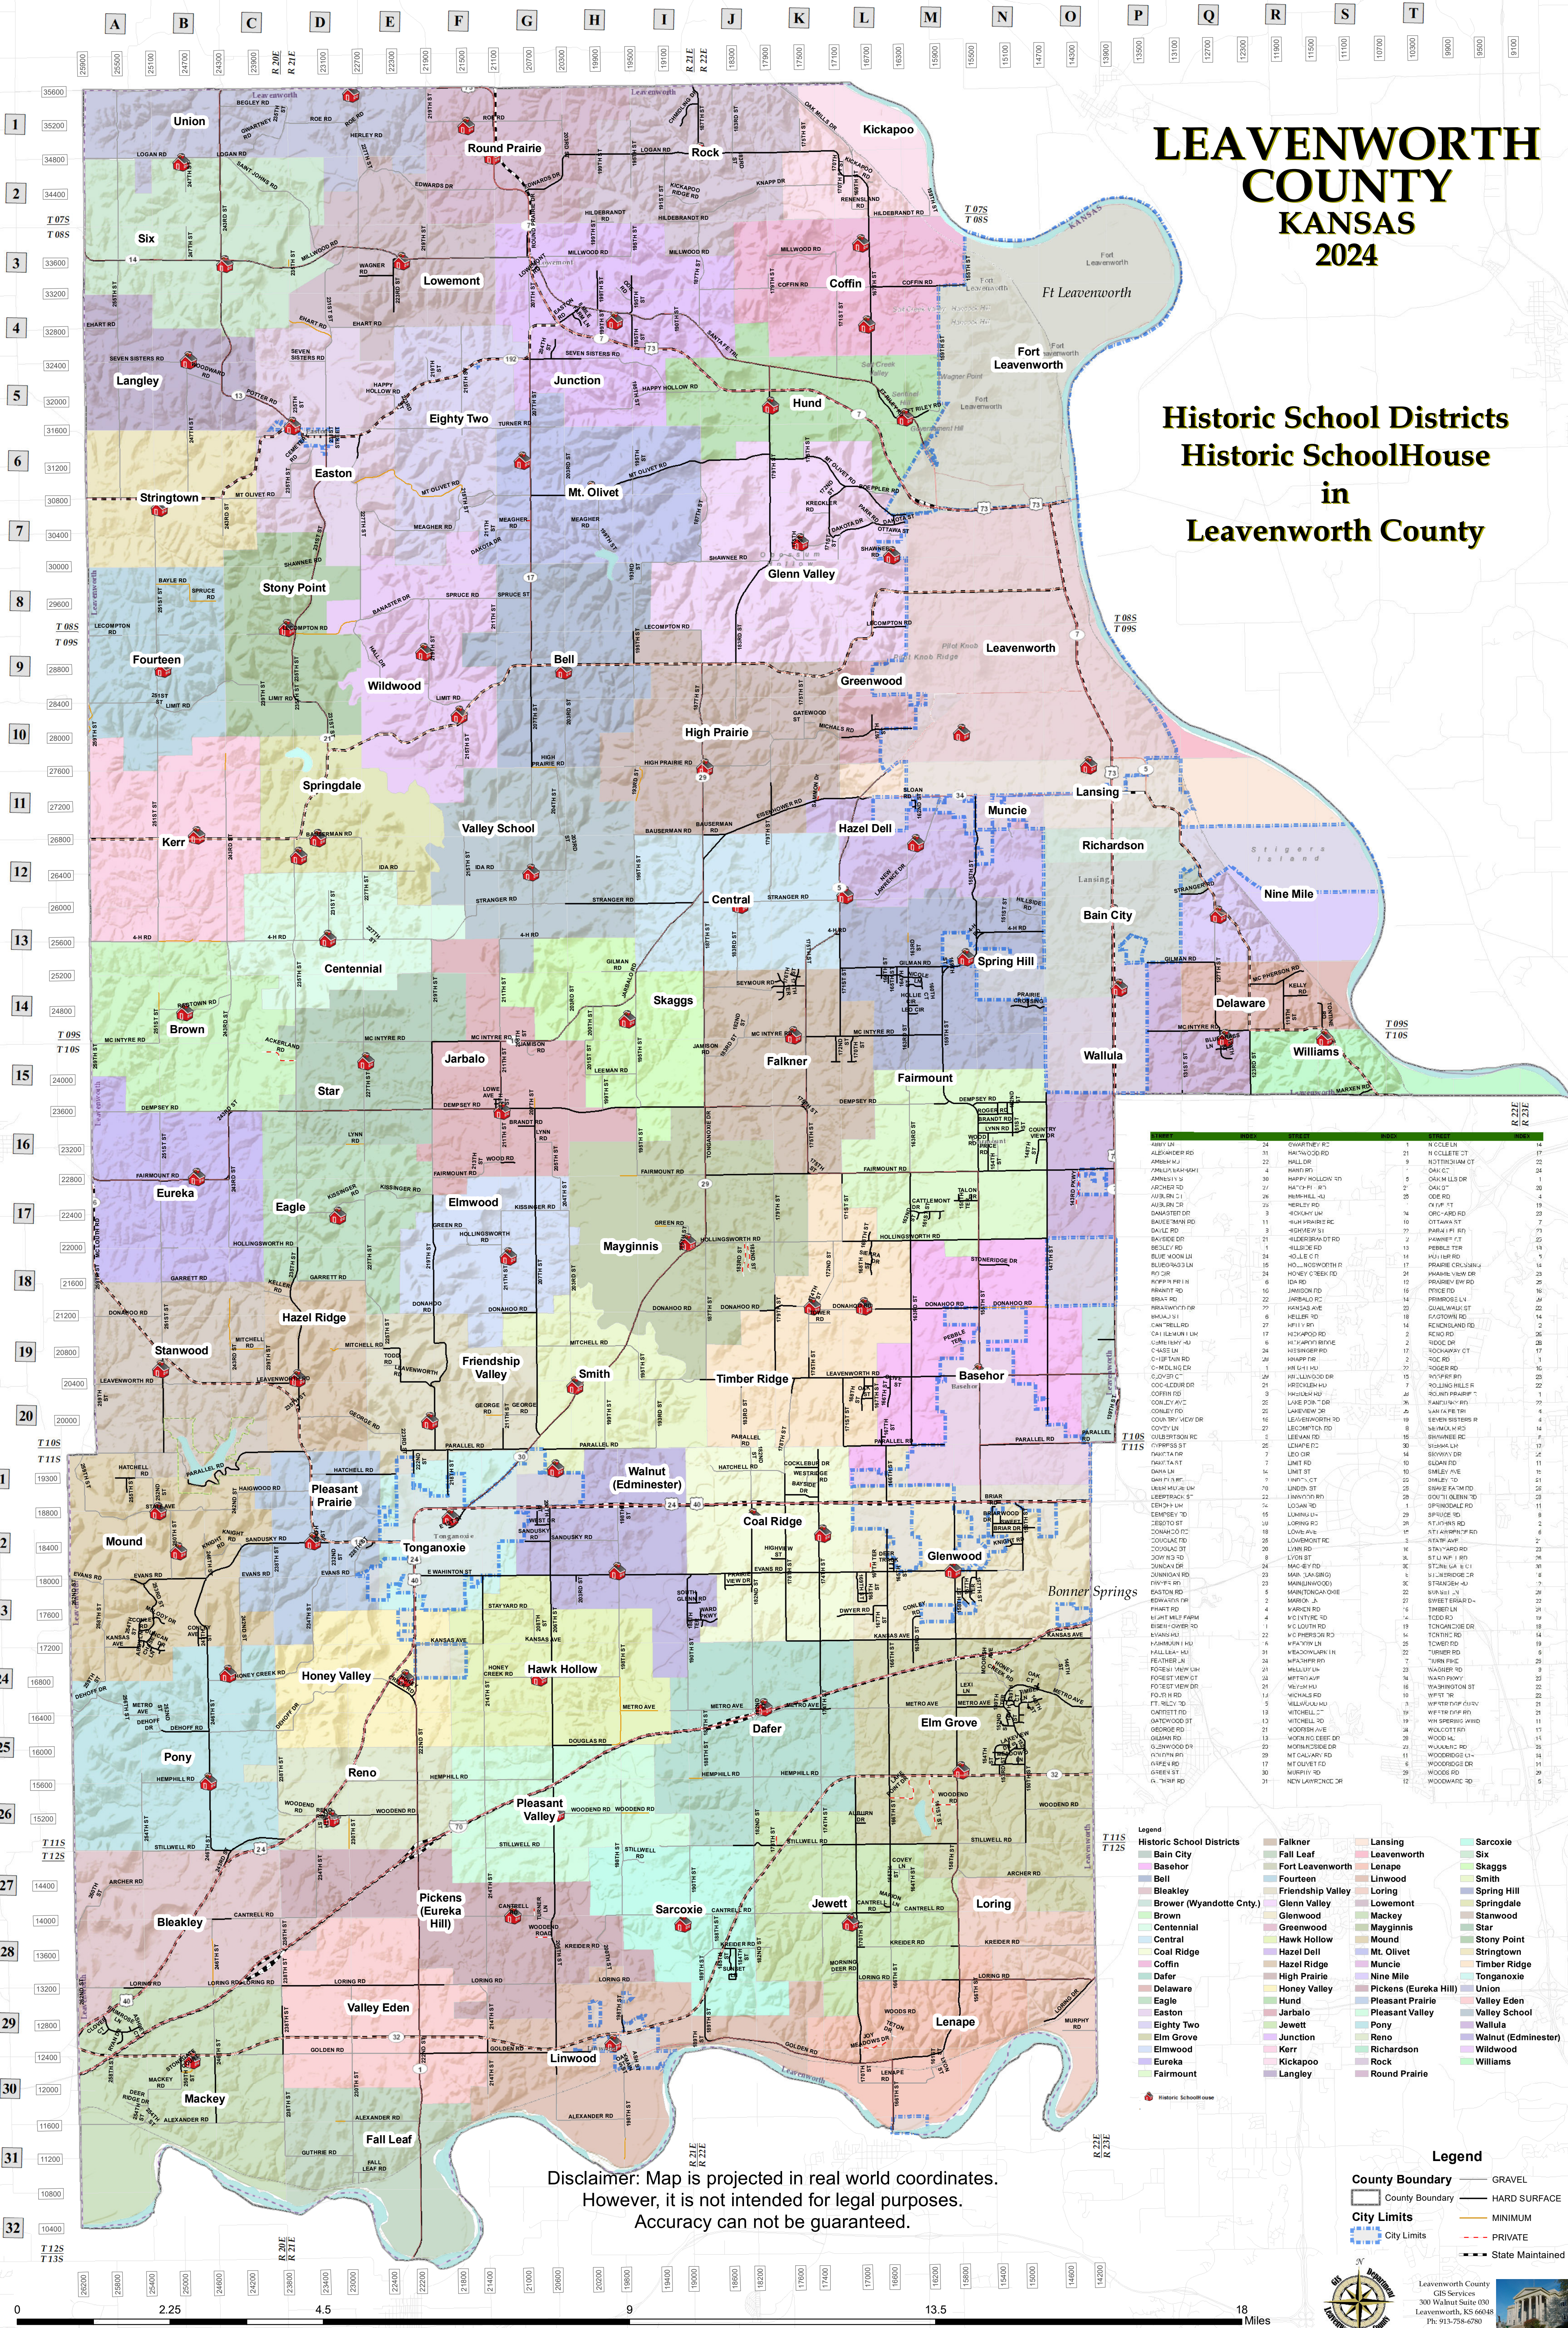

LEAVENWORTH COUNTY KANSAS 2024

Historic School Districts Historic SchoolHouse in Leavenworth County

24	OWATHEE RD	1	N CLEM	14
25	ALBANY RD	21	W COLLEGE CT	22
26	AMBER HJ	22	HALLER	23
27	AMELIA BUSH	4	RAHO RD	24
28	JAMES HILL DR	5	OAK CT	25
29	ARCHER RD	27	HATCHER RD	26
30	OAK CT	28	WINDY HOLLOW DR	27
31	ODE RD	29	HATCHER RD	28
32	ODE RD	30	WINDY HOLLOW DR	29
33	ODE RD	31	WINDY HOLLOW DR	30
34	ODE RD	32	WINDY HOLLOW DR	31
35	ODE RD	33	WINDY HOLLOW DR	32
36	ODE RD	34	WINDY HOLLOW DR	33
37	ODE RD	35	WINDY HOLLOW DR	34
38	ODE RD	36	WINDY HOLLOW DR	35
39	ODE RD	37	WINDY HOLLOW DR	36
40	ODE RD	38	WINDY HOLLOW DR	37
41	ODE RD	39	WINDY HOLLOW DR	38
42	ODE RD	40	WINDY HOLLOW DR	39
43	ODE RD	41	WINDY HOLLOW DR	40
44	ODE RD	42	WINDY HOLLOW DR	41
45	ODE RD	43	WINDY HOLLOW DR	42
46	ODE RD	44	WINDY HOLLOW DR	43
47	ODE RD	45	WINDY HOLLOW DR	44
48	ODE RD	46	WINDY HOLLOW DR	45
49	ODE RD	47	WINDY HOLLOW DR	46
50	ODE RD	48	WINDY HOLLOW DR	47
51	ODE RD	49	WINDY HOLLOW DR	48
52	ODE RD	50	WINDY HOLLOW DR	49
53	ODE RD	51	WINDY HOLLOW DR	50
54	ODE RD	52	WINDY HOLLOW DR	51
55	ODE RD	53	WINDY HOLLOW DR	52
56	ODE RD	54	WINDY HOLLOW DR	53
57	ODE RD	55	WINDY HOLLOW DR	54
58	ODE RD	56	WINDY HOLLOW DR	55
59	ODE RD	57	WINDY HOLLOW DR	56
60	ODE RD	58	WINDY HOLLOW DR	57
61	ODE RD	59	WINDY HOLLOW DR	58
62	ODE RD	60	WINDY HOLLOW DR	59
63	ODE RD	61	WINDY HOLLOW DR	60
64	ODE RD	62	WINDY HOLLOW DR	61
65	ODE RD	63	WINDY HOLLOW DR	62
66	ODE RD	64	WINDY HOLLOW DR	63
67	ODE RD	65	WINDY HOLLOW DR	64
68	ODE RD	66	WINDY HOLLOW DR	65
69	ODE RD	67	WINDY HOLLOW DR	66
70	ODE RD	68	WINDY HOLLOW DR	67
71	ODE RD	69	WINDY HOLLOW DR	68
72	ODE RD	70	WINDY HOLLOW DR	69
73	ODE RD	71	WINDY HOLLOW DR	70
74	ODE RD	72	WINDY HOLLOW DR	71
75	ODE RD	73	WINDY HOLLOW DR	72
76	ODE RD	74	WINDY HOLLOW DR	73
77	ODE RD	75	WINDY HOLLOW DR	74
78	ODE RD	76	WINDY HOLLOW DR	75
79	ODE RD	77	WINDY HOLLOW DR	76
80	ODE RD	78	WINDY HOLLOW DR	77
81	ODE RD	79	WINDY HOLLOW DR	78
82	ODE RD	80	WINDY HOLLOW DR	79
83	ODE RD	81	WINDY HOLLOW DR	80
84	ODE RD	82	WINDY HOLLOW DR	81
85	ODE RD	83	WINDY HOLLOW DR	82
86	ODE RD	84	WINDY HOLLOW DR	83
87	ODE RD	85	WINDY HOLLOW DR	84
88	ODE RD	86	WINDY HOLLOW DR	85
89	ODE RD	87	WINDY HOLLOW DR	86
90	ODE RD	88	WINDY HOLLOW DR	87
91	ODE RD	89	WINDY HOLLOW DR	88
92	ODE RD	90	WINDY HOLLOW DR	89
93	ODE RD	91	WINDY HOLLOW DR	90
94	ODE RD	92	WINDY HOLLOW DR	91
95	ODE RD	93	WINDY HOLLOW DR	92
96	ODE RD	94	WINDY HOLLOW DR	93
97	ODE RD	95	WINDY HOLLOW DR	94
98	ODE RD	96	WINDY HOLLOW DR	95
99	ODE RD	97	WINDY HOLLOW DR	96
100	ODE RD	98	WINDY HOLLOW DR	97